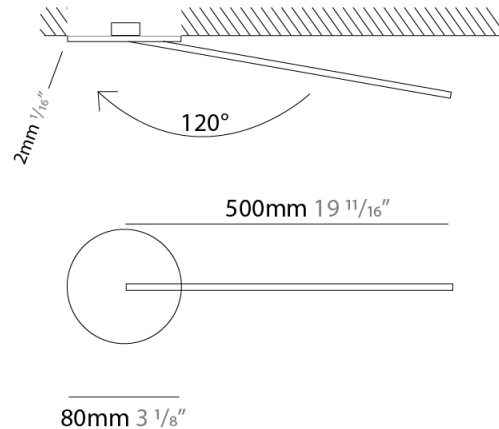

GENERAL

Series: Spillo
 Subseries: Spillo 1 Rod
 Brand: Icone
 Division: Design
 Mounting Type: Recessed
 Mounting Location: Wall
 Subcategory: Ambient

PHYSICAL

Shape: Rectangle
 Width (mm): 50
 Width (in): 1 15/16
 Height (mm): 500
 Height (in): 19 11/16
 Light Distribution: Adjustable
 Fixture Finish: WHI / BLK / CHR / BGD
 Fixture Material: Brass

LED

Color Temperature (°K): 2700 / 3000
 Nominal Lumen (lm): 550
 CRI: >90 CRI
 Lamp Life (hrs): 50000

OPTICAL

Adjustability: Tilt 120°

RATINGS AND CERTIFICATIONS

Certified By: Certified for North American Standards
 IP rating: IP20